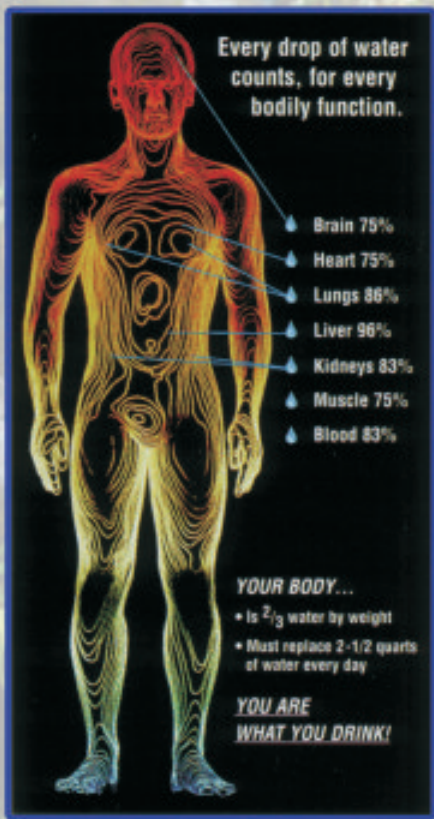

Clean, Refreshing Water

The world's most advanced water purification...

The world's most advanced water purification technologies in a compact, convenient package for all your drinking and cooking needs. Specifically designed for today's households and families, the Clearly Aqua reverse osmosis unit combines the latest in contemporary styling with a compact high performance design. Multiple filtration technologies provide treatment of chlorine, taste and odors, cysts, sodium and heavy metals in your drinking water.

No need lifting heavy bottled water...

The Clearly Aqua RO drinking water systems are much more convenient and economical than buying bottled water. There is no need to strain your neck and back lifting heavy bottled water or having to wait for bottled water deliveries. With the Clearly Aqua RO drinking water system you can have safe great tasting water within your own home while having the confidence of protecting you and your family from harmful contaminants.

Typical Reverse Osmosis Contaminant Rejection

Contaminant	Rejection %	Contaminant	Rejection %	Contaminant	Rejection %
Sodium	85-93	Iron	95-98	Potassium	87-94
Aluminum	96-99	Magnesium	96-98	Fluoride	87-93
Lead	96-99	Zinc	98-99	Nickel	98-99
Copper	98-99	Chloride	87-93	Silver	93-98
Arsenic	94-96	Nitrate	60-92	Bicarbonate	90-95
Mercury	96-98	Silicate	85-90	Manganese	95-98
Sulfate	96-98	Cyanide	86-92	Ammonium	86-92
Calcium	96-98	Sulphite	98-99	Barium	96-98
Phosphate	96-99	Bacteria	99+	Chromium	96-98

Many uses for

Clearly Aqua RO System:

- Drinking Water
- Juices
- Ice Cubes
- Baby Formula
- Spot free rinse
- Refrigerator
- Batteries
- Coffee/Tea
- Plants
- Aquariums/Pets
- Humidifiers
- Steam Irons
- Cooking
- Low Sodium Diets
- Weight Loss Diets